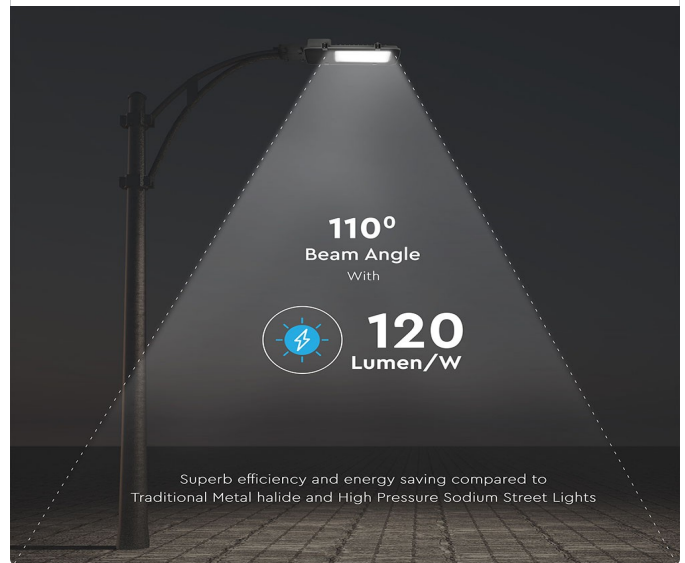

IP65
RATING

5 YEAR
WARRANTY

IK 08

CRI > 80

120
Lumen/W

SAVE UP TO
85%
ENERGY

FEATURES

- Powerful LED light source with lumen efficiency of 120 LM/W
- Dedicated IP65 sealed optical cavities
- Fitted with high efficiency Samsung LED Chips that offer up to 85% in energy savings
- Uniform light distribution maximizes efficiency
- Suitable for streets, industrial facilities, cross roads etc.

CE/EMC

CE/LVD

PACKAGING

Gross Weight (Kgs): 2.6
Unit CBM: 0.012168
Dimension: 467.6x214.6x60mm

MASTER BOX PACKAGING

Box Qty: 4
Qty Per Pallet: 96
Length (Box) mm: 90
Width (Box) mm: 260
Height (Box) mm: 520

LISTING DETAILS

Commodity Code: 9405403990
Ean Code: 3800157640893