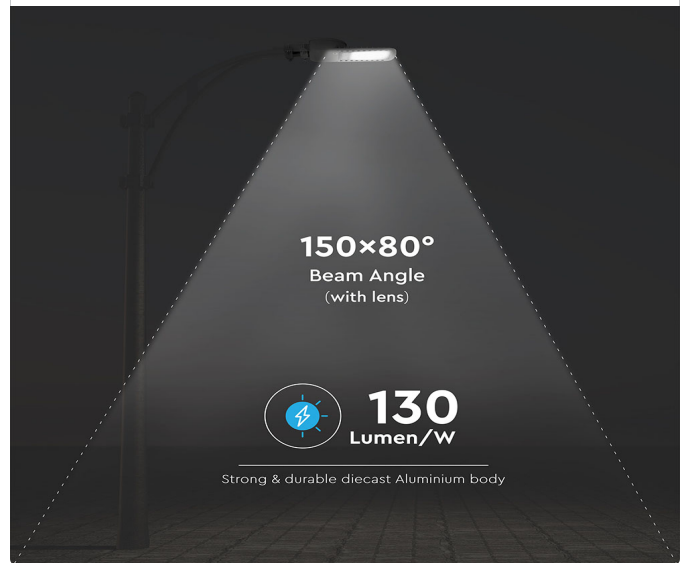

### TECHNICAL INFORMATION

Watts:	160
Lumens:	20800
Input Power:	AC:176-265V, 50/60Hz
Long Life:	30,000 Hours
Unit Color:	Grey
Body Type:	Die-Cast Aluminium/ADC12
PF:	>0.9
LED Chip Type:	SMD 3030-Samsung Chip
CRI:	>70
Operation Temperature:	-20°C to +45°C
Dimmable:	No
Beam Angle:	150x80°
Color:	4000K
Dimension:	339x143x831mm
lumens per watt:	130
No. Of Led:	180

### 130 LUMENS STREETLIGHT

V-TAC's LED Lighting range includes lighting that fulfills the needs of various end-users and industries, offering efficient and innovative products that provide modern solutions at an affordable price. We are proud to also provide extended multi-year warranty on our products, as well as detailed support.

### FEATURES

- Powerful LED light source with lumen efficiency of 130 LM/W
- Adjustable adaptor with mounting diameter of 60mm
- Includes surge protection grade of 10KV
- IK protection IK10
- Designed with Inventronics driver - 0-10V dimmable
- Designed with Type III M lens with beam angle of 150x80
- Suitable for streets, industrial facilities, cross roads and more
- Recommended daily usage: 10 - 12 hours \*Exceeding recommended daily usage will void warranty