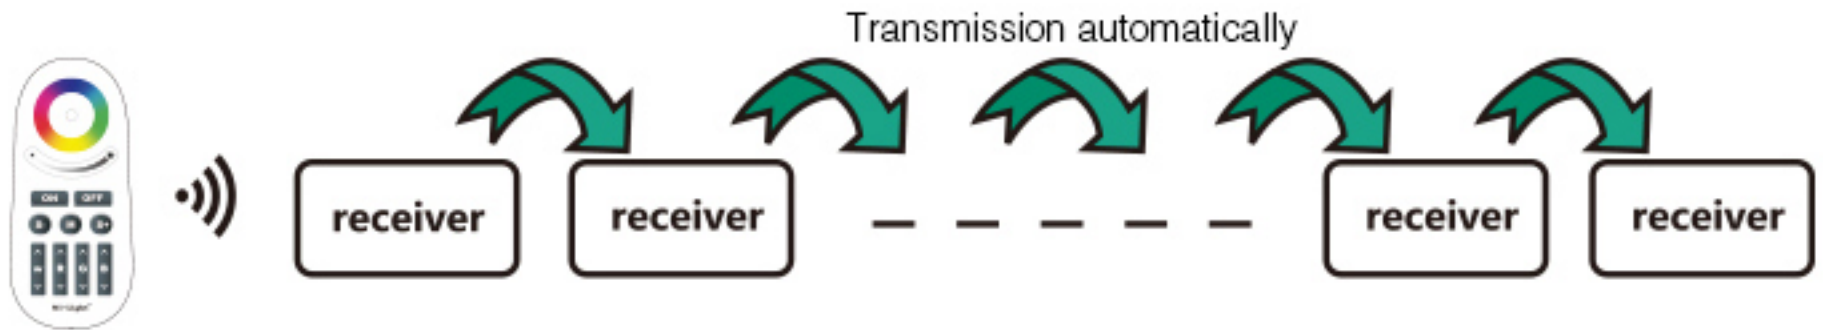

# 2.4GHz Manual&Auto Adjustable RGBW Strip Controller

2.4GHz RF remote controllable, WIFI enabled  
16 million of colors to choose

**2.4GHz RF Remote Controllable  
16 million colors to choose**

## Automatic Signal Transmission

One strip controller can transmit the signals from the remote control to another controller which is within 30m, as long as there is a strip controller within 30m, the remote control distance can be limitless.

## Automatic Group Synchronization

Different controllers can work synchronously when they are started at different times, when they are controlled by the same remote, under same dynamic mode, with same speed.