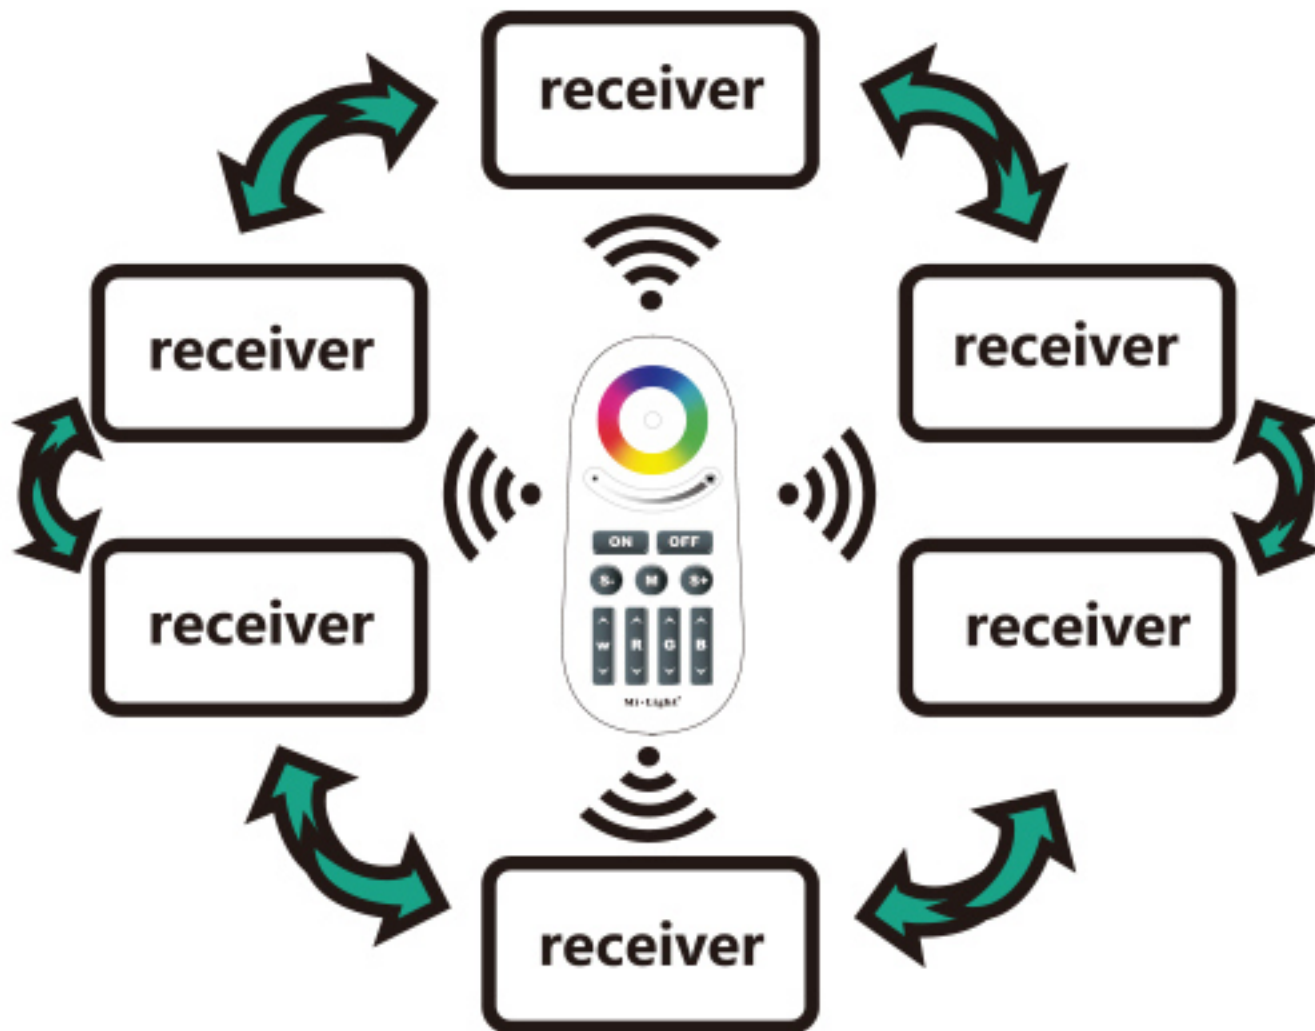

# 2.4GHz Manual&Auto Adjustable RGBW Strip Controller

2.4GHz RF remote controllable, WIFI enabled  
16 million of colors to choose

**2.4GHz RF Remote Controllable  
16 million colors to choose**

## Automatic Signal Transmission

One strip controller can transmit the signals from the remote control to another controller which is within 30m, as long as there is a strip controller within 30m, the remote control distance can be limitless.

## Automatic Group Synchronization

Different controllers can work synchronously when they are started at different times, when they are controlled by the same remote, under same dynamic mode, with same speed.

# LED Strip Terminal