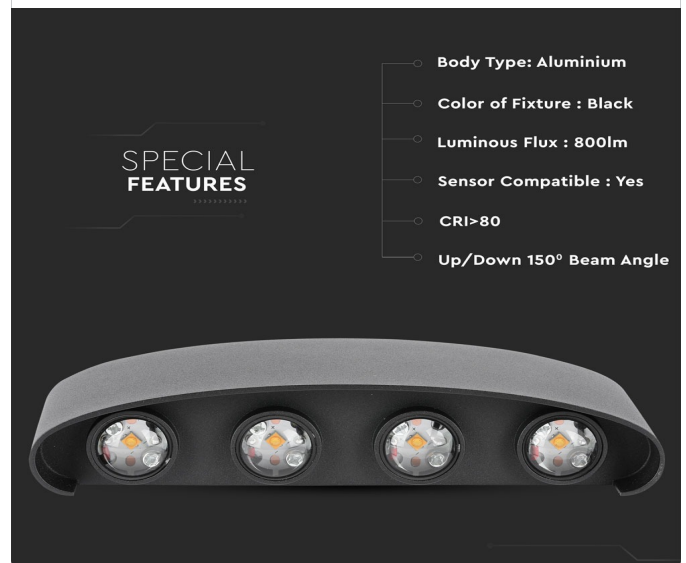

TECHNICAL INFORMATION

Watts:	8
Lumens:	800
Input Power:	AC:220-240V, 50Hz
Long Life:	20,000 Hours
Unit Color:	Black
Body Type:	Aluminium
PF:	>0.6
LED Chip Type:	SMD
CRI:	>80
Operation Temperature:	-20°C to +45°C
Dimmable:	No
Beam Angle:	150°
Color Temperature:	3000K
Dimension:	220x48x90mm

SEMI OVAL BRIDGELUX

V-TAC's LED Lighting range includes lighting that fulfills the needs of various end-users and industries, offering efficient and innovative products that provide modern solutions at an affordable price. We are proud to also provide extended multi-year warranty on our products, as well as detailed support.

One brand, endless solutions..

SKU: 8619 - 1234 938

[View more details](#)

FEATURES

- Modern range of Up-Down lights with sleek and stylish designs
- Elegant replacement for traditional up-down lighting
- Fitted with high quality SMD chips for better reliability and longer lifespan
- Robust Aluminium build for efficient heat dissipation
- Suitable for living rooms, pathways, balconies, facades etc.