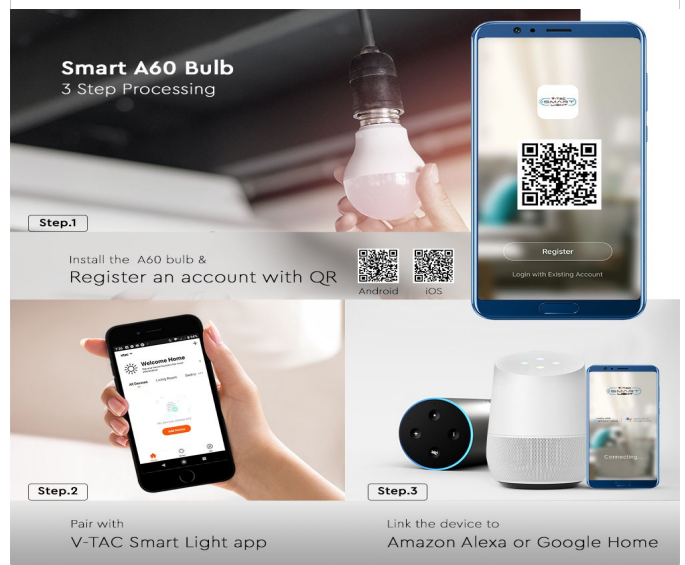

PACKAGING

Gross Weight (Kgs): 0.064
Unit CBM: 0.000507
Dimension: 60x120mm

MASTER BOX PACKAGING

Box Qty: 10
Qty Per Pallet: 2500
Length (Box) mm: 65
Width (Box) mm: 65
Height (Box) mm: 120

LISTING DETAILS

Commodity Code: 8539500000
Ean Code: 3800157646628